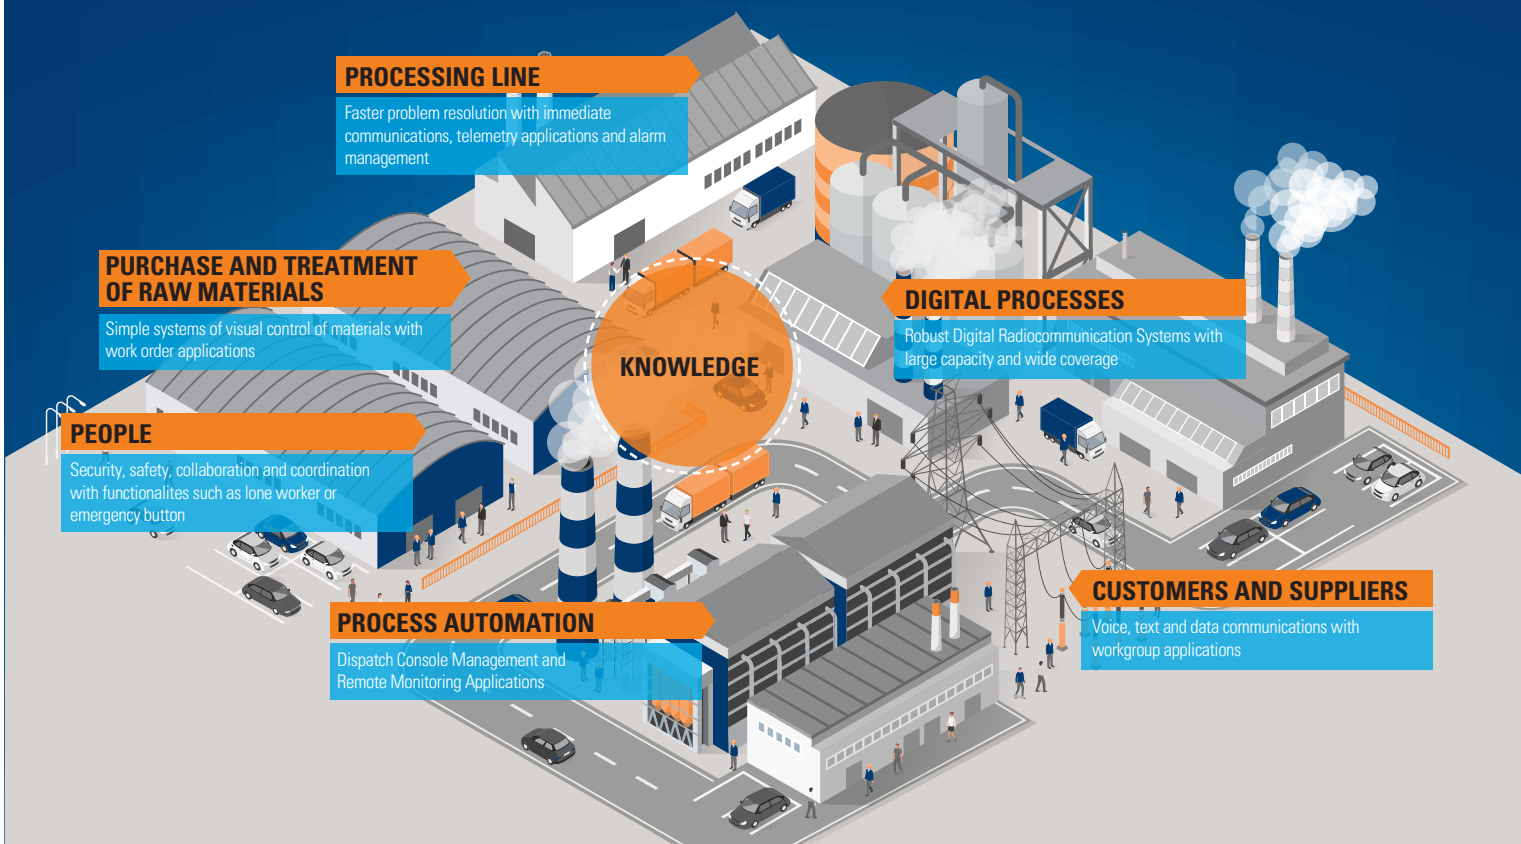

SMART MANUFACTURING PLANT

FAST AND RELIABLE UNIFIED COMMUNICATIONS

COMMUNICATION SYSTEMS THAT CONNECT

IN LATIN AMERICA AND AROUND THE WORLD

90 YEARS INVESTING IN RESEARCH, INNOVATION AND DEVELOPMENT

Robust Radiocommunication Systems

Dispatch Consoles

Video Surveillance and Access Control Systems

Custom Applications

Rugged Devices

Wide Accessories Options

Day to Day Functionalities

Support Services

CONTACT US